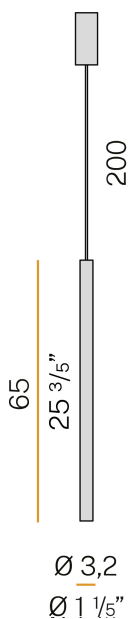

### Data sheet

CODE	L02617.065.0501
SYSTEM POWER CONSUMPTION	7W
EFFICACY	51.86lm/W
LIGHT SOURCE	LED
LIGHT SOURCE LIFETIME	L70 (B50) 60.000h
COLOUR TEMPERATURE	2700K Ra>90
LIGHT DISTRIBUTION	diffused
POWER SUPPLY	220-240V AC
FREQUENCY	50/60Hz
ELECTRICAL CONFIGURATION	ON-OFF
DRIVER	integrated included
NOMINAL LUMINOUS FLUX	546lm
LUMEN OUTPUT	363lm
EFFICIENCY	66.5%
WEIGHT	0,78 Kg
PROTECTION DEGREE	IP40
COLOUR TOLLERANCES	SDCM 3
PACKING DIMENSIONS (CM)	8,0 x 141,0 x 8,0

Suspension lighting fixture for interiors, with direct light emission. Extruded aluminium structure in white, mat black, bronze or mat brass polyacrylic paint or with gold leaf coating. Extruded aluminium heat sink. Modelled polycarbonate diffuser with opaline finish. Turned brass end cap in polyacrylic paint. 2m (78,7") long suspension and power cable in transparent PVC. Power canopy with pickled sheet metal ceiling bracket and extruded aluminium covering in white, mat black, bronze or mat brass polyacrylic paint or with gold leaf coating.

### Technical drawing

### Polar diagram